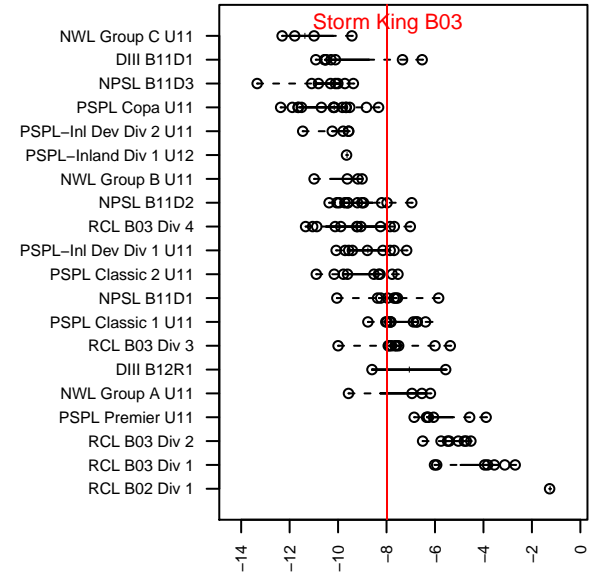

**attack and defense rating
relative to others at age
and all opponents in last 13 months**